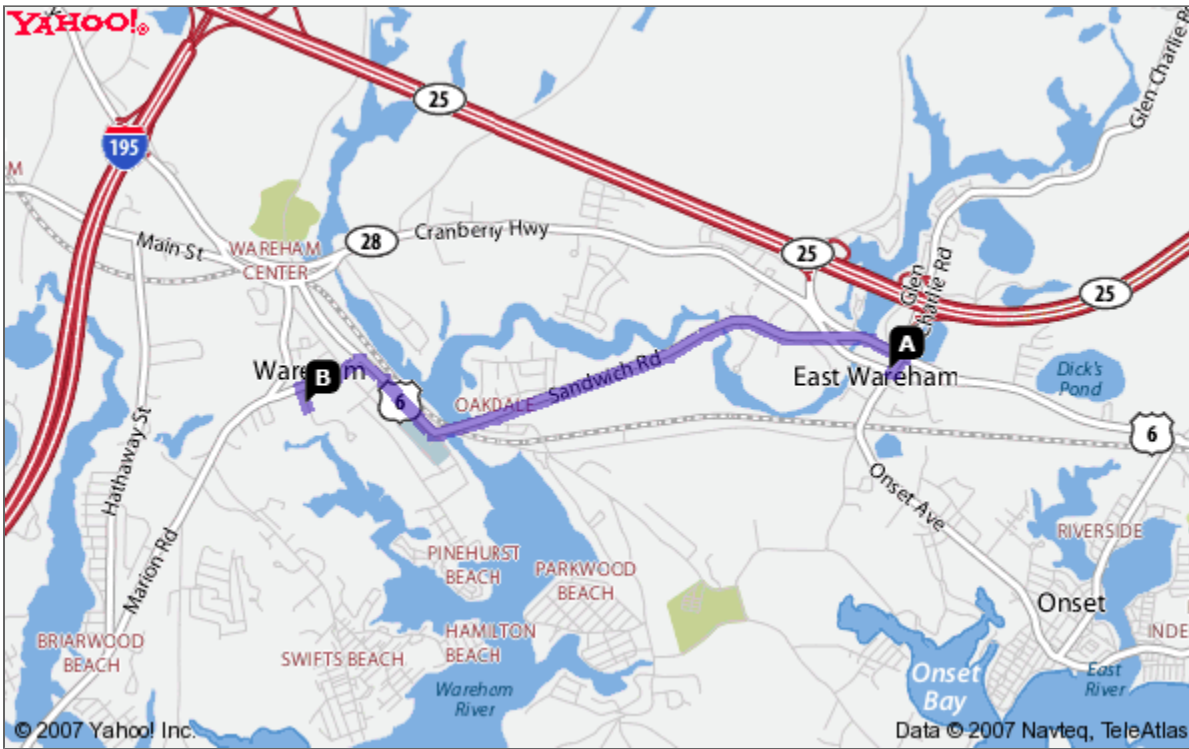

Directions to Spillane Field, From Atlantic Motel, East Wareham, MA

Summary and Notes

START **A** 7 Depot St, EAST WAREHAM, MA

FINISH **B** 1 Viking Dr, WAREHAM, MA

Total Distance: 3.1 miles, Total Time: 7 mins (approx.)

Atlantic Motel
AAA Approved
7 Depot Street
East Wareham, MA 02538
(508)-295-0210
www.atlanticmotel.net

When using any driving directions or map, it's a good idea to do a reality check and make sure the road still exists, watch out for construction, and follow all traffic safety precautions. This is only to be used as an aid in planning.