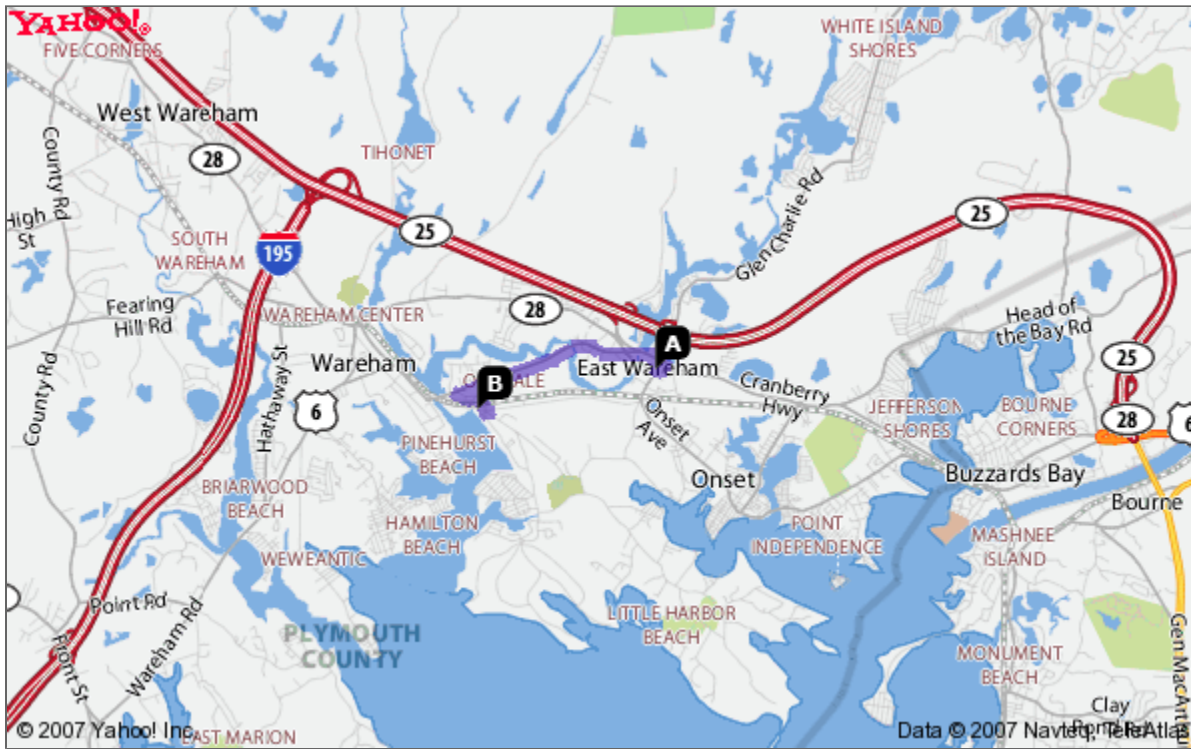

Directions to Narrows Crossing, From Atlantic Motel

Summary and Notes

START **A** 7 Depot St, EAST WAREHAM, MA

FINISH **B** [20-98] Narrows Rd, WAREHAM, MA

Total Distance: 2.4 miles, Total Time: 6 mins (approx.)

Atlantic Motel
7 Depot Street
East Wareham, MA 02538
(508)-295-0210
www.atlanticmotel.net

When using any driving directions or map, it's a good idea to do a reality check and make sure the road still exists, watch out for construction, and follow all traffic safety precautions. This is only to be used as an aid in planning.