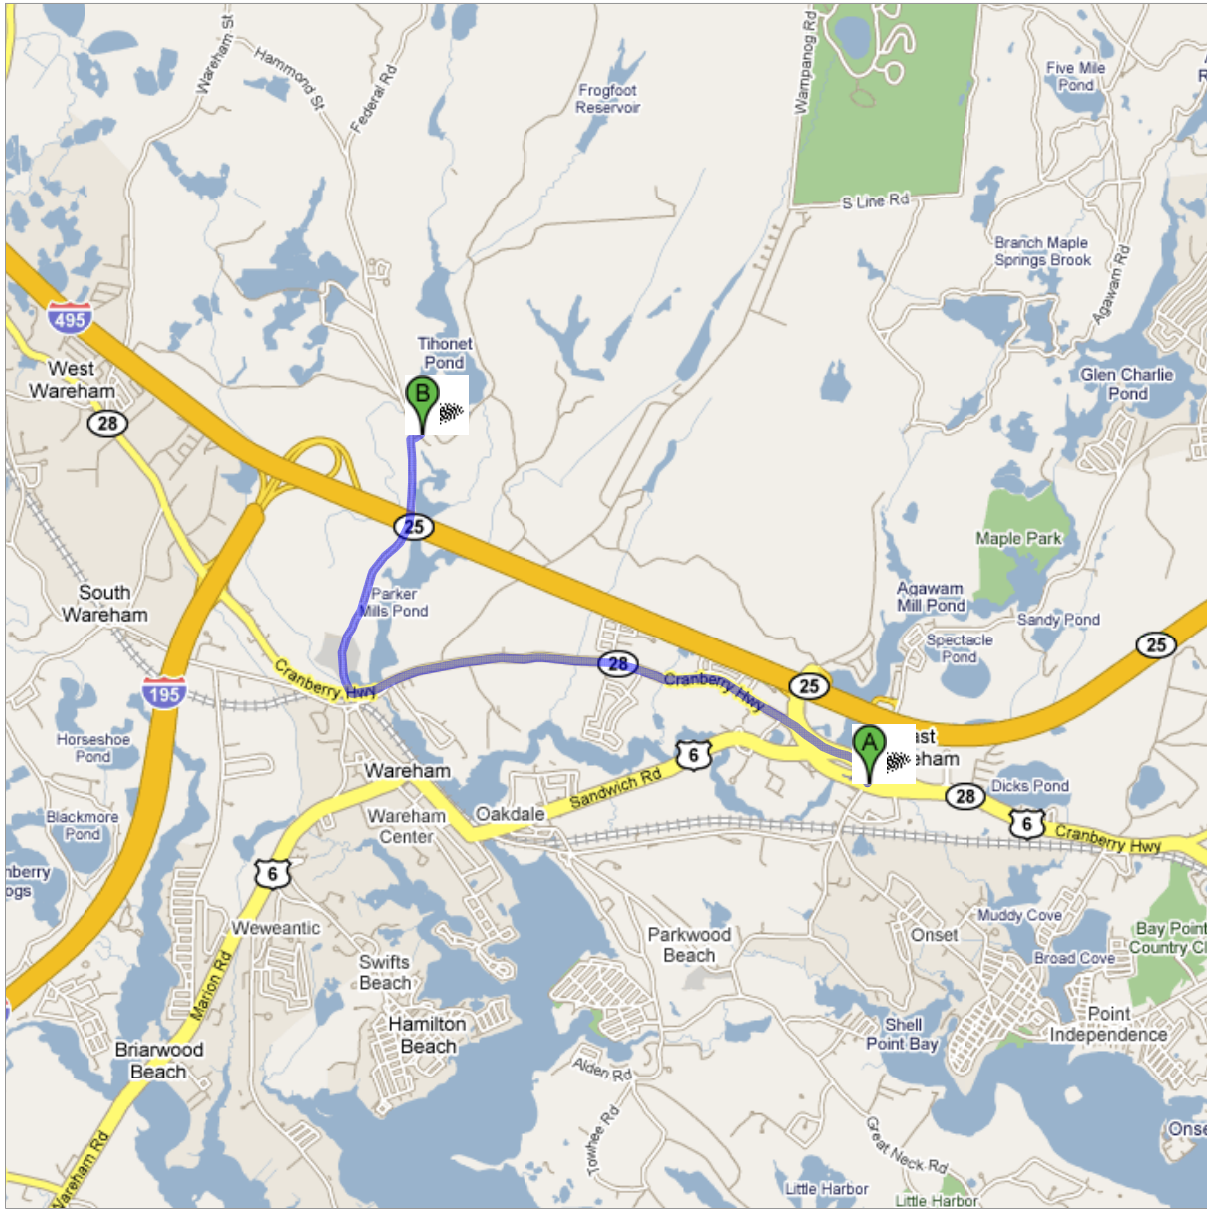

Directions to 158 Tihonet Rd, MA 02571
4.4 mi – about 11 mins

Save trees. Go green!
Download Google Maps on your phone at google.com/gmm

Atlantic Motel
7 RT-28
East Wareham, MA 02538

1. Head **northeast** on **Depot St** toward **RT-28/US-6** go 423 ft
total 423 ft

2. Turn **left** at **RT-28/US-6** go 2.9 mi
total 2.9 mi
Continue to follow RT-28
About 8 mins

3. Turn **right** at **Tihonet Rd** go 1.4 mi
total 4.4 mi
About 3 mins

4. Turn **right** to stay on **Tihonet Rd** go 305 ft
total 4.4 mi
Destination will be on the left

158 Tihonet Rd
MA 02571

These directions are for planning purposes only. You may find that construction projects, traffic, weather, or other events may cause conditions to differ from the map results, and you should plan your route accordingly. You must obey all signs or notices regarding your route.

Map data ©2008 Tele Atlas